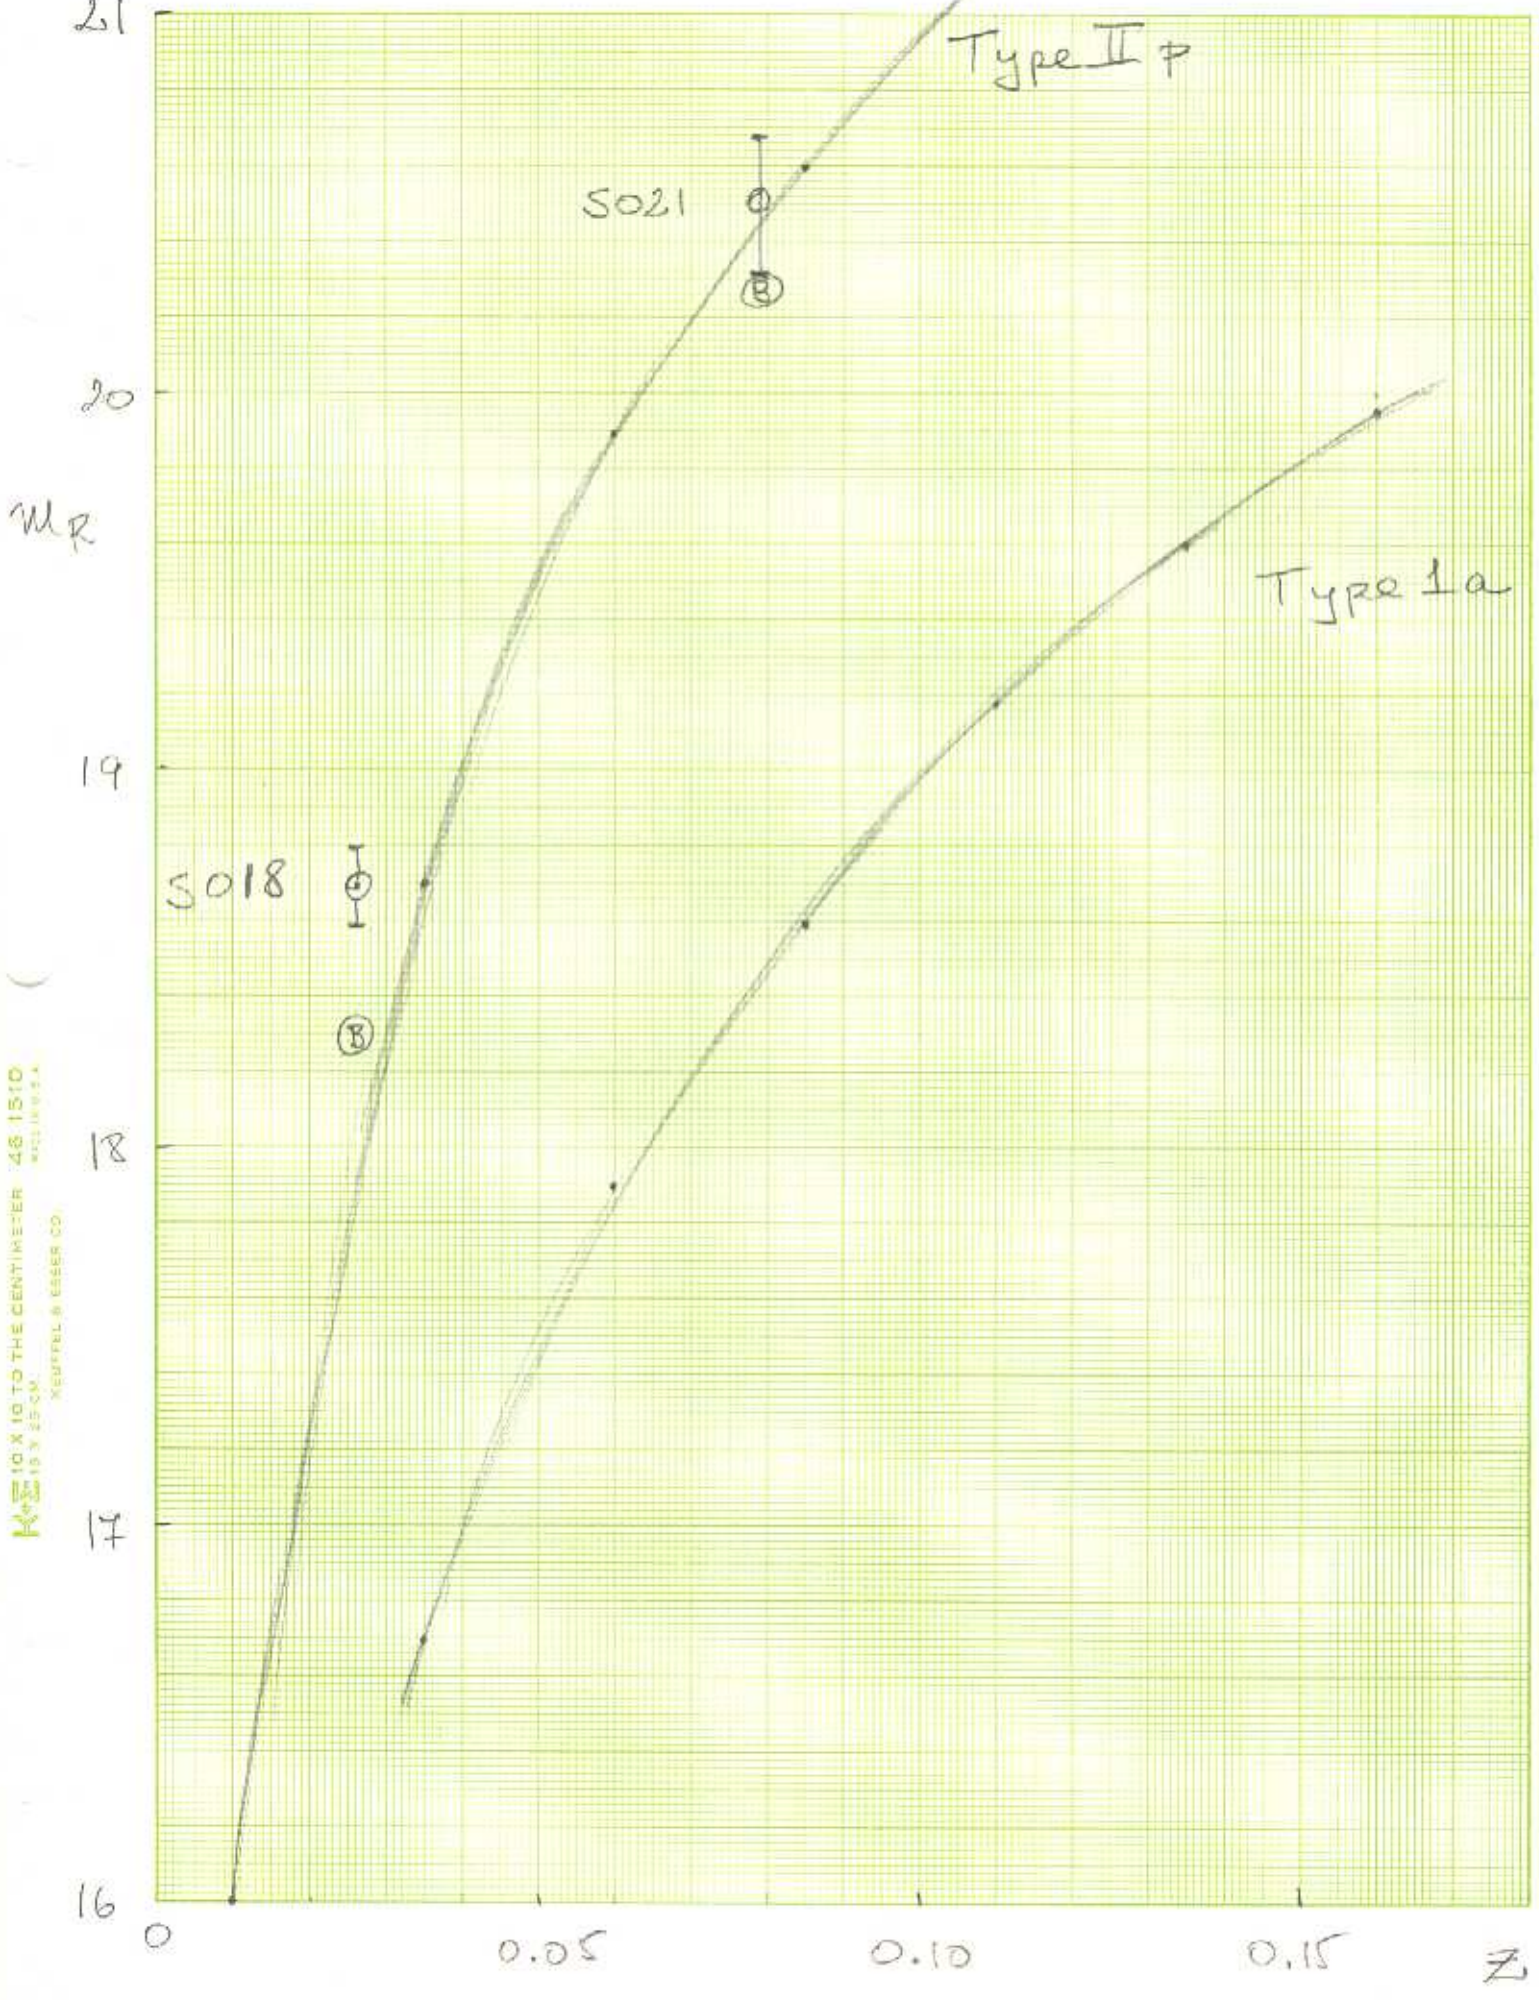

SNe WRUZ

K&E 10 X 10 TO THE CENTIMETER 48 1510
 MADE IN U.S.A.
 KEUFFEL & ESSER CO.