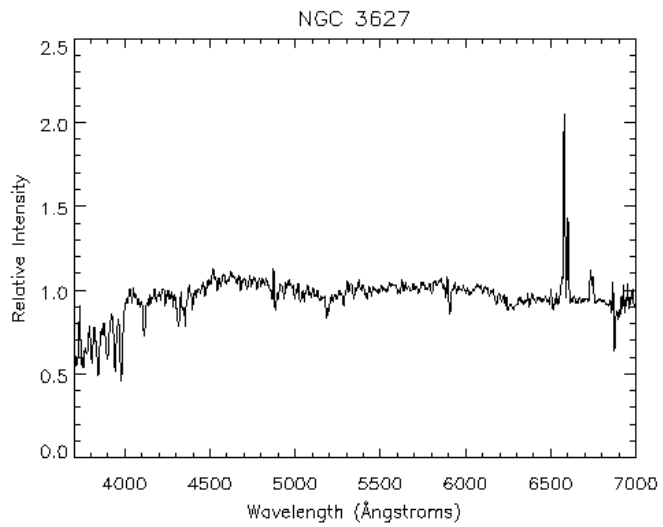

Cepheid in this galaxy is 160 times fainter than a similar Cepheid in M31.