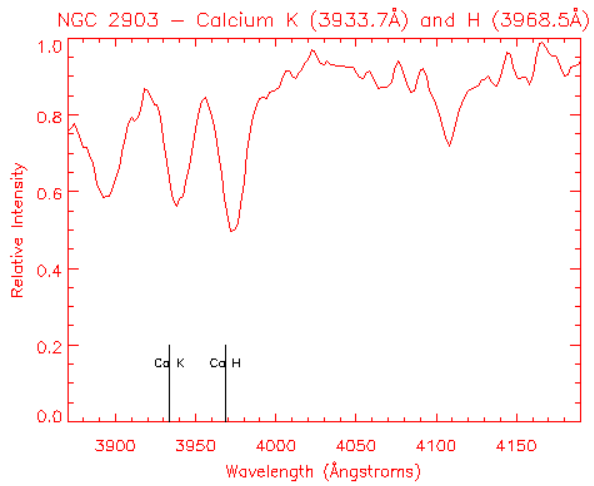

Cepheid in this galaxy is 1200 times fainter than a similar Cepheid in M31.

Cepheid in this galaxy is 1800 times fainter than a similar Cepheid in M31.

Cepheid in this galaxy is 100 times fainter than a similar Cepheid in M31.