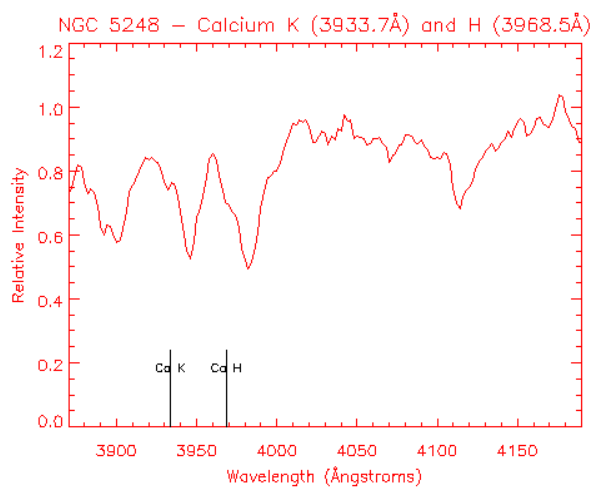

Cepheid in this galaxy is 400 times fainter than a similar Cepheid in M31.