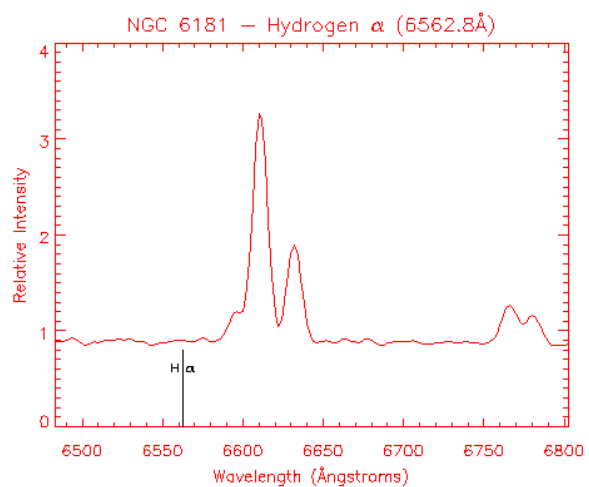

Cepheid in this galaxy is 1700 times fainter than a similar Cepheid in M31.