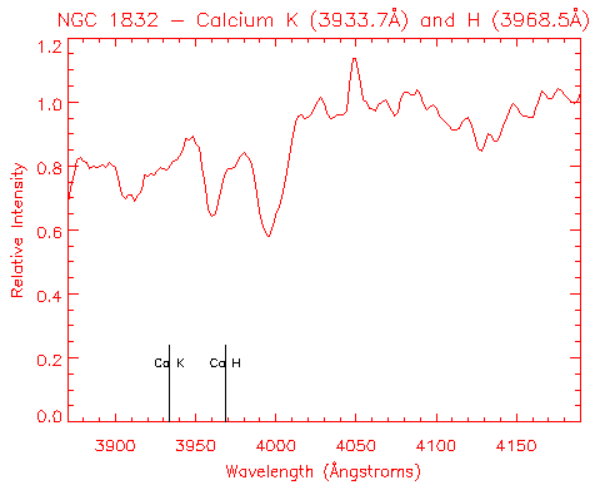

Cepheid in this galaxy is 1100 times fainter than a similar Cepheid in M31.