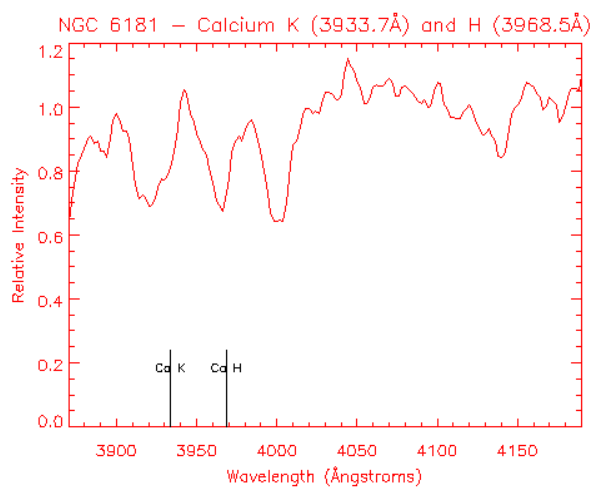

Cepheid in this galaxy is 1700 times fainter than a similar Cepheid in M31.