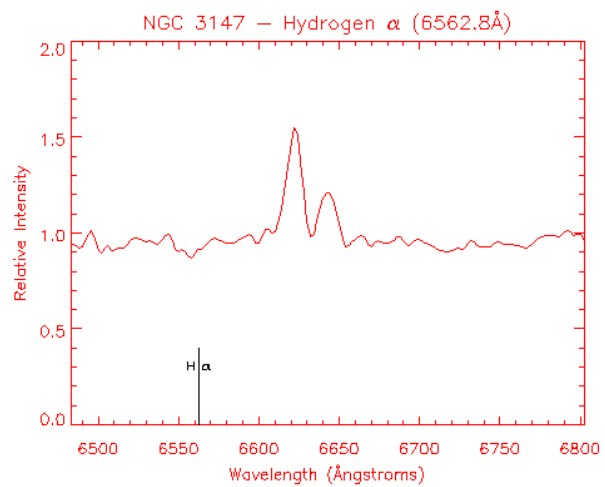

Cepheid in this galaxy is 1200 times fainter than a similar Cepheid in M31.

Cepheid in this galaxy is 1800 times fainter than a similar Cepheid in M31.

Cepheid in this galaxy is 100 times fainter than a similar Cepheid in M31.

Cepheid in this galaxy is 2400 times fainter than a similar Cepheid in M31.

Cepheid in this galaxy is 500 times fainter than a similar Cepheid in M31.

Cepheid in this galaxy is 240 times fainter than a similar Cepheid in M31.