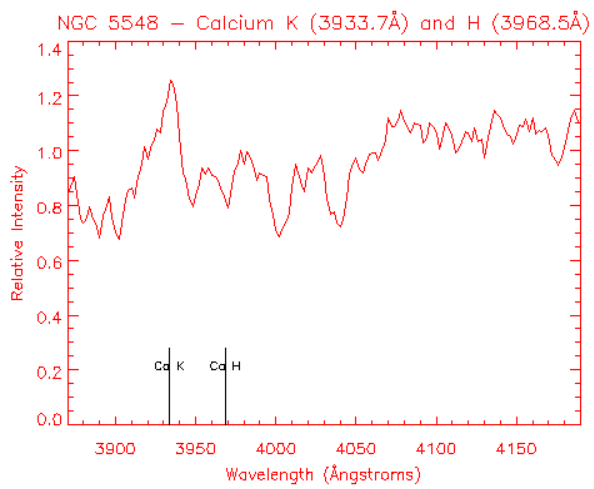

Cepheid in this galaxy is 8000 times fainter than a similar Cepheid in M31.