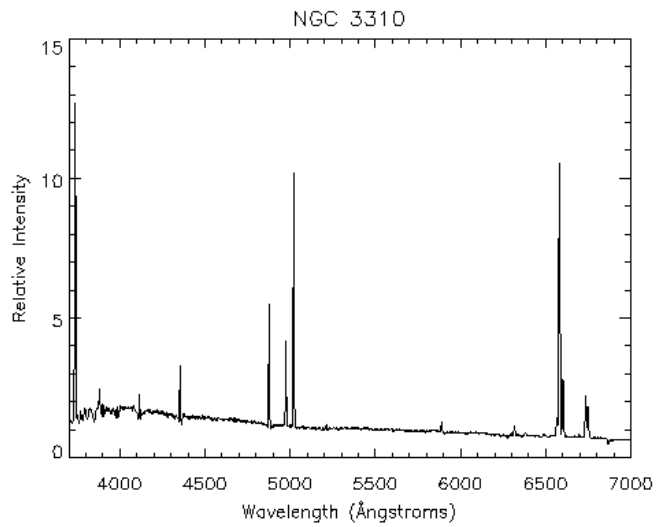

Cepheid in this galaxy is 500 times fainter than a similar Cepheid in M31.

Cepheid in this galaxy is 15 times fainter than a similar Cepheid in M31.

Cepheid in this galaxy is 400 times fainter than a similar Cepheid in M31.