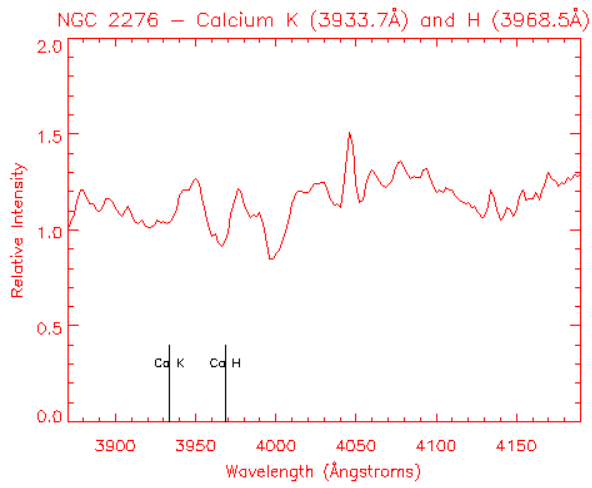

Cepheid in this galaxy is 1200 times fainter than a similar Cepheid in M31.

Cepheid in this galaxy is 1800 times fainter than a similar Cepheid in M31.

Cepheid in this galaxy is 100 times fainter than a similar Cepheid in M31.