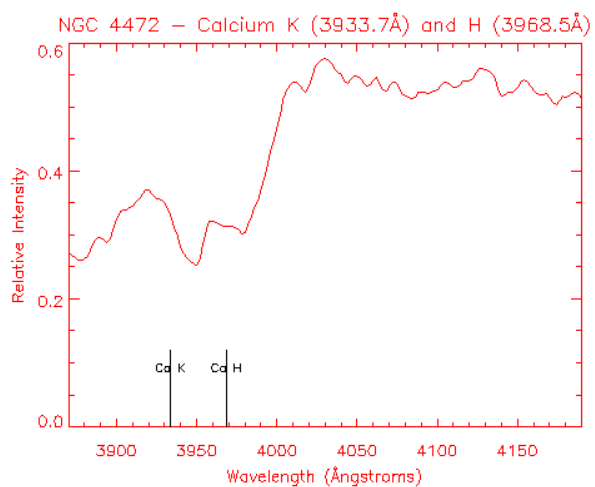

Cepheid in this galaxy is 300 times fainter than a similar Cepheid in M31.