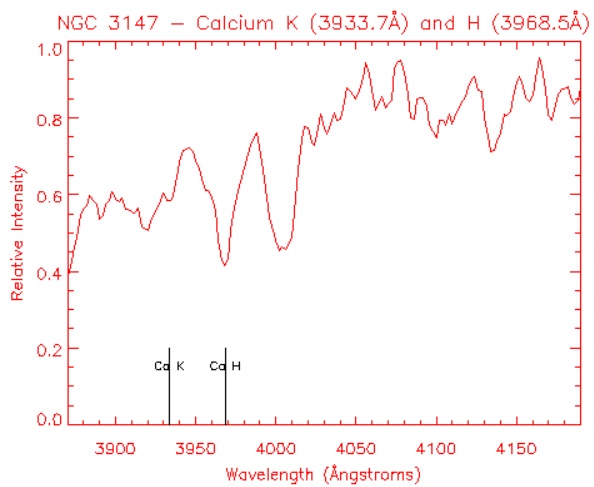

Cepheid in this galaxy is 1200 times fainter than a similar Cepheid in M31.

Cepheid in this galaxy is 1800 times fainter than a similar Cepheid in M31.

Cepheid in this galaxy is 100 times fainter than a similar Cepheid in M31.