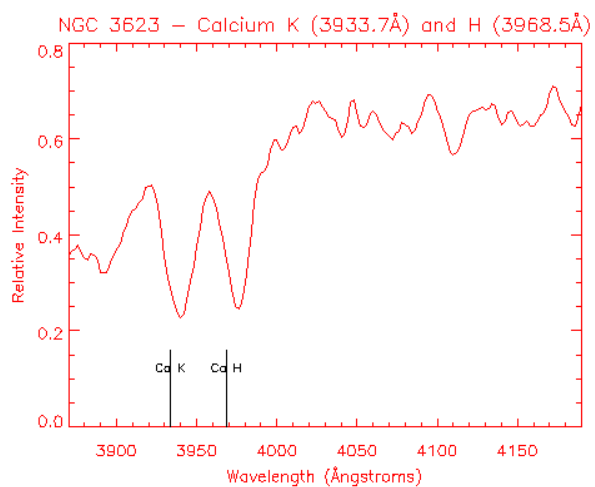

Cepheid in this galaxy is 200 times fainter than a similar Cepheid in M31.