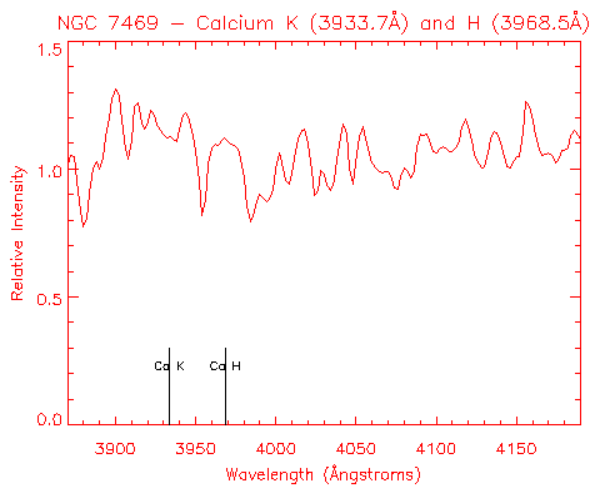

Cepheid in this galaxy is 7000 times fainter than a similar Cepheid in M31.