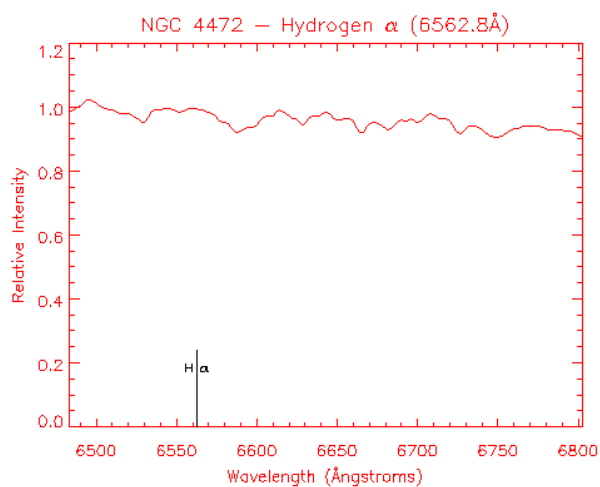

Cepheid in this galaxy is 300 times fainter than a similar Cepheid in M31.