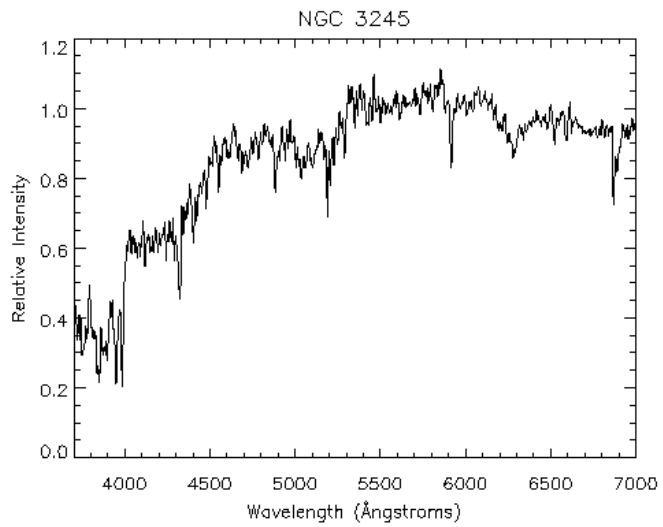

Cepheid in this galaxy is 500 times fainter than a similar Cepheid in M31.