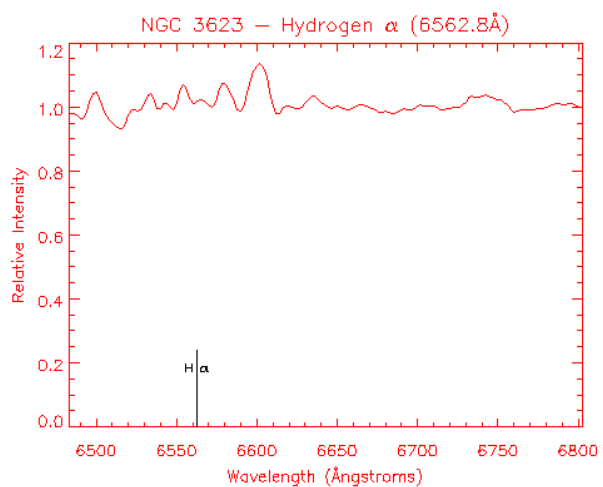

Cepheid in this galaxy is 200 times fainter than a similar Cepheid in M31.