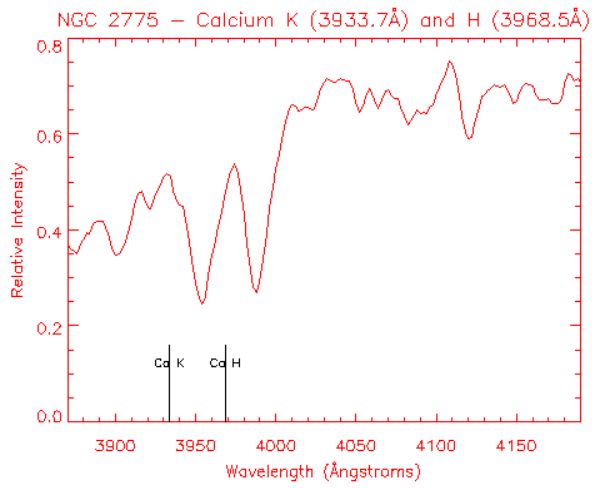

Cepheid in this galaxy is 500 times fainter than a similar Cepheid in M31.