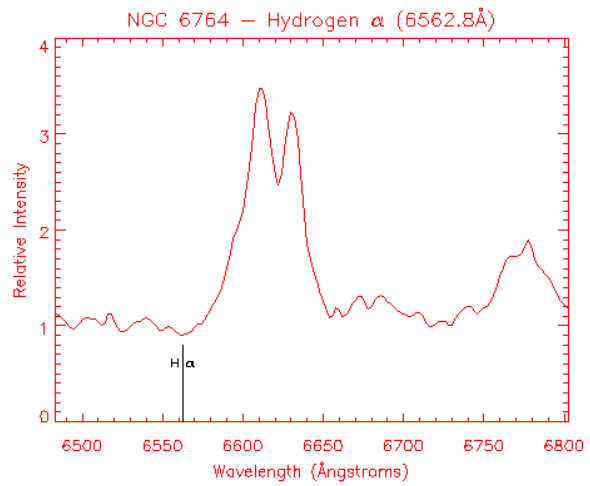

Cepheid in this galaxy is 300 times fainter than a similar Cepheid in M31.

Cepheid in this galaxy is 1300 times fainter than a similar Cepheid in M31.

Cepheid in this galaxy is 200 times fainter than a similar Cepheid in M31.

Cepheid in this galaxy is 250 times fainter than a similar Cepheid in M31.

Cepheid in this galaxy is 100 times fainter than a similar Cepheid in M31.

Cepheid in this galaxy is 400 times fainter than a similar Cepheid in M31.

Cepheid in this galaxy is 140 times fainter than a similar Cepheid in M31.

Cepheid in this galaxy is 600 times fainter than a similar Cepheid in M31.

Cepheid in this galaxy is 1800 times fainter than a similar Cepheid in M31.