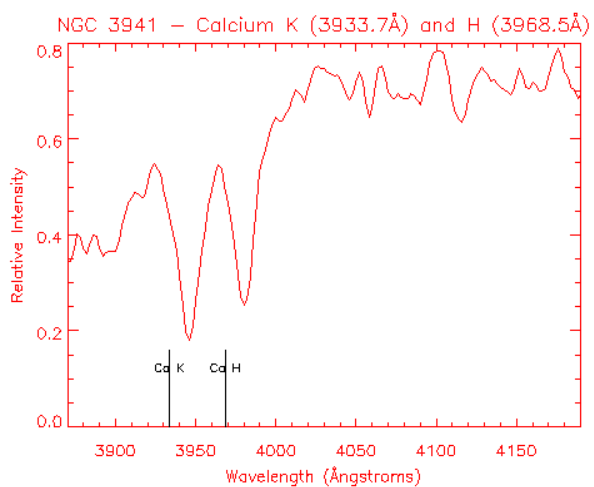

Cepheid in this galaxy is 250 times fainter than a similar Cepheid in M31.