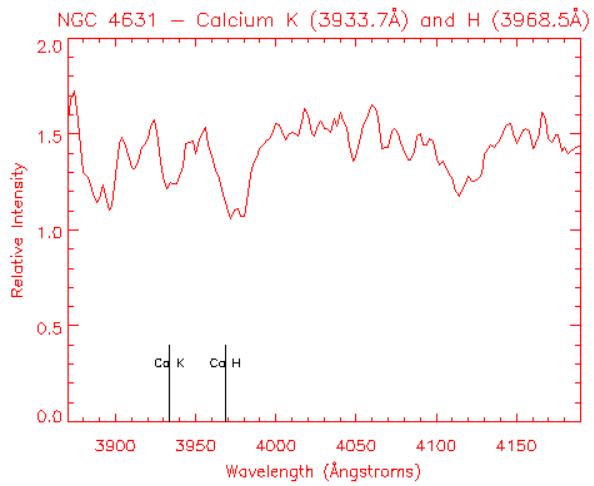

Cepheid in this galaxy is 100 times fainter than a similar Cepheid in M31.