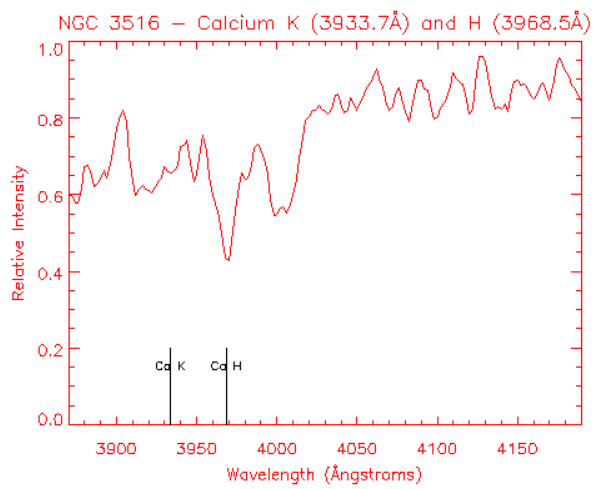

Cepheid in this galaxy is 2000 times fainter than a similar Cepheid in M31.