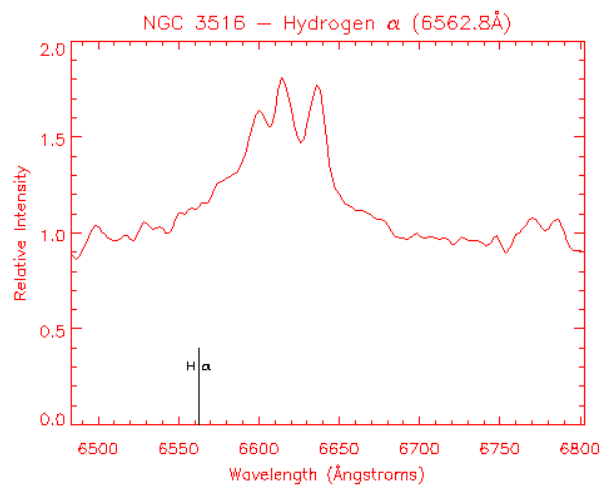

Cepheid in this galaxy is 1200 times fainter than a similar Cepheid in M31.

Cepheid in this galaxy is 1800 times fainter than a similar Cepheid in M31.

Cepheid in this galaxy is 100 times fainter than a similar Cepheid in M31.

Cepheid in this galaxy is 2400 times fainter than a similar Cepheid in M31.

Cepheid in this galaxy is 500 times fainter than a similar Cepheid in M31.

Cepheid in this galaxy is 240 times fainter than a similar Cepheid in M31.