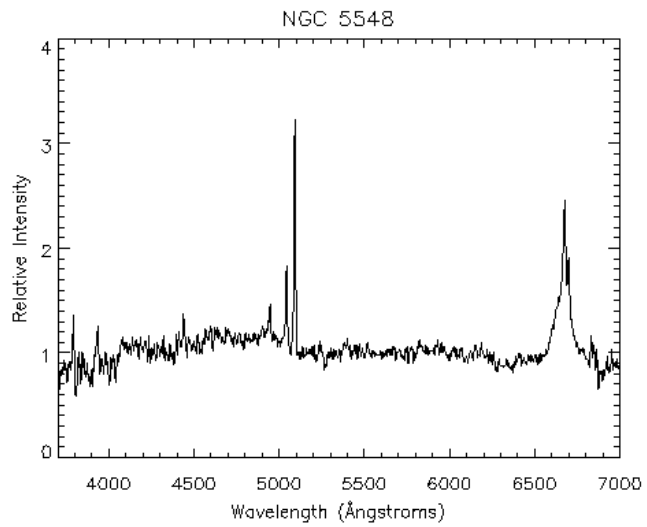

Cepheid in this galaxy is 8000 times fainter than a similar Cepheid in M31.