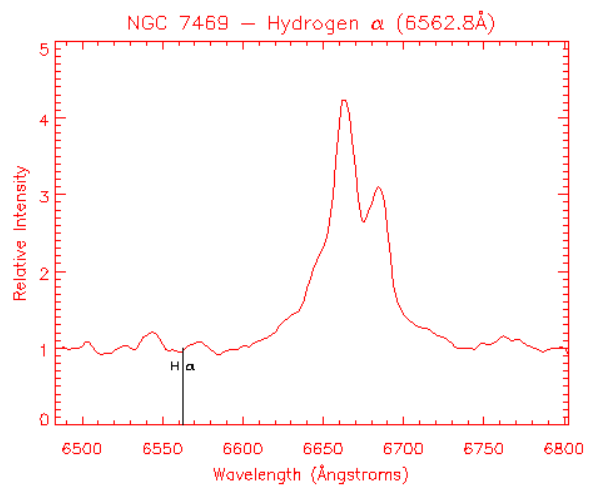

Cepheid in this galaxy is 2000 times fainter than a similar Cepheid in M31.

Cepheid in this galaxy is 160 times fainter than a similar Cepheid in M31.

Cepheid in this galaxy is 300 times fainter than a similar Cepheid in M31.

Cepheid in this galaxy is 750 times fainter than a similar Cepheid in M31.

Cepheid in this galaxy is 8000 times fainter than a similar Cepheid in M31.

Cepheid in this galaxy is 1700 times fainter than a similar Cepheid in M31.

Cepheid in this galaxy is 600 times fainter than a similar Cepheid in M31.

Cepheid in this galaxy is 7000 times fainter than a similar Cepheid in M31.

Cepheid in this galaxy is 1100 times fainter than a similar Cepheid in M31.