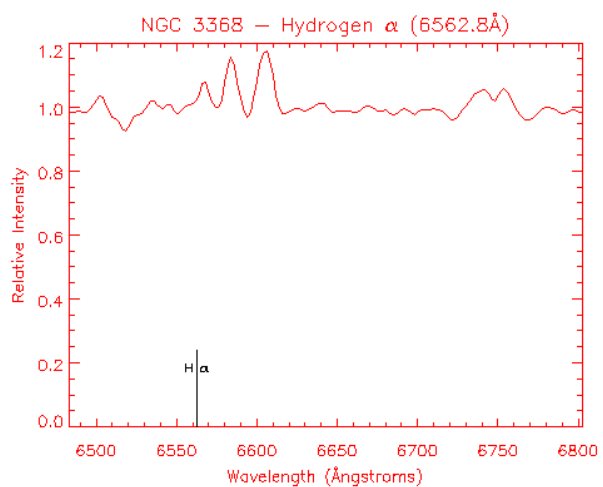

Cepheid in this galaxy is 1200 times fainter than a similar Cepheid in M31.

Cepheid in this galaxy is 1800 times fainter than a similar Cepheid in M31.

Cepheid in this galaxy is 100 times fainter than a similar Cepheid in M31.

Cepheid in this galaxy is 2400 times fainter than a similar Cepheid in M31.

Cepheid in this galaxy is 500 times fainter than a similar Cepheid in M31.

Cepheid in this galaxy is 240 times fainter than a similar Cepheid in M31.