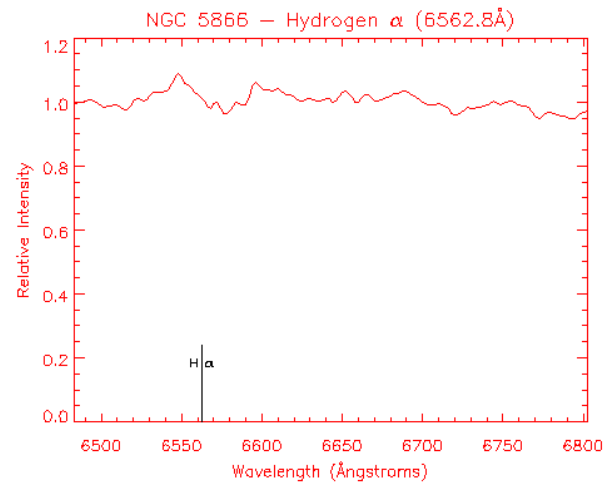

Cepheid in this galaxy is 300 times fainter than a similar Cepheid in M31.

Cepheid in this galaxy is 1300 times fainter than a similar Cepheid in M31.

Cepheid in this galaxy is 200 times fainter than a similar Cepheid in M31.

Cepheid in this galaxy is 250 times fainter than a similar Cepheid in M31.

Cepheid in this galaxy is 100 times fainter than a similar Cepheid in M31.

Cepheid in this galaxy is 400 times fainter than a similar Cepheid in M31.