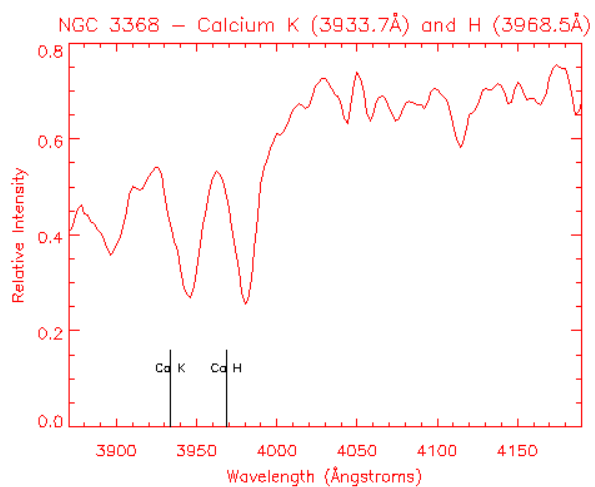

Cepheid in this galaxy is 240 times fainter than a similar Cepheid in M31.