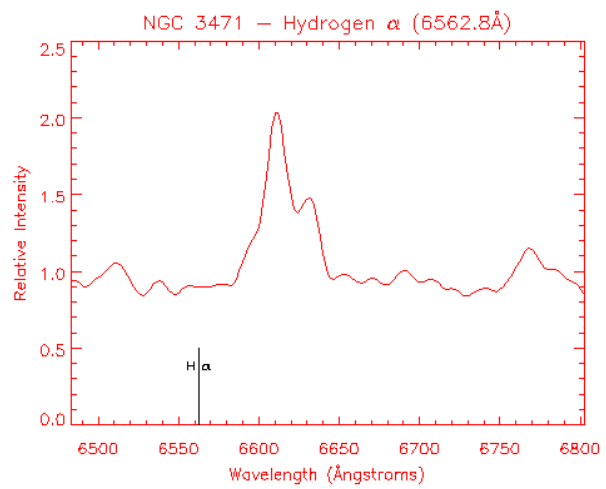

Cepheid in this galaxy is 500 times fainter than a similar Cepheid in M31.

Cepheid in this galaxy is 15 times fainter than a similar Cepheid in M31.

Cepheid in this galaxy is 400 times fainter than a similar Cepheid in M31.

Cepheid in this galaxy is 300 times fainter than a similar Cepheid in M31.

Cepheid in this galaxy is 1300 times fainter than a similar Cepheid in M31.

Cepheid in this galaxy is 200 times fainter than a similar Cepheid in M31.