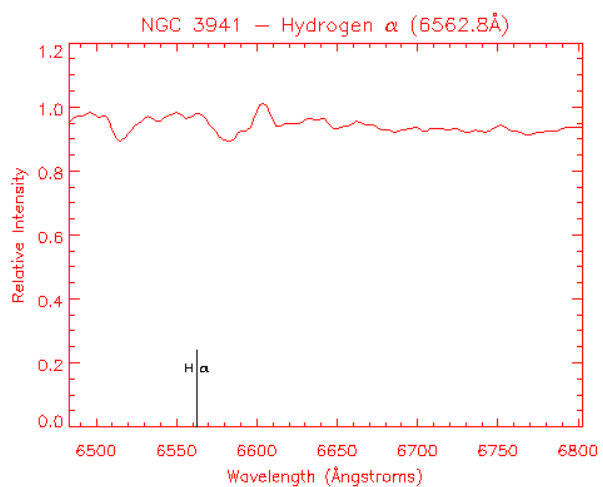

Cepheid in this galaxy is 250 times fainter than a similar Cepheid in M31.