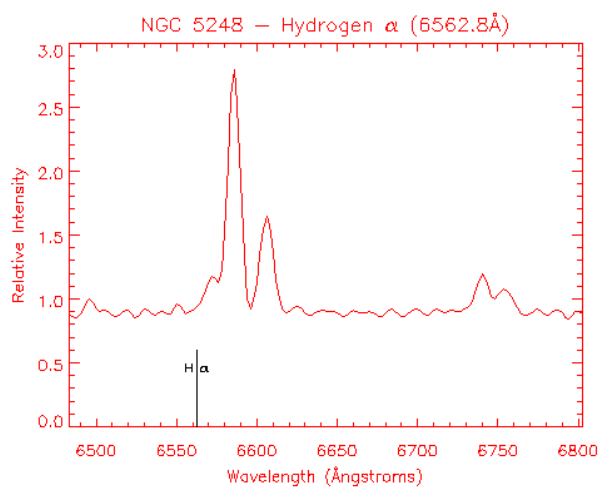

Cepheid in this galaxy is 400 times fainter than a similar Cepheid in M31.