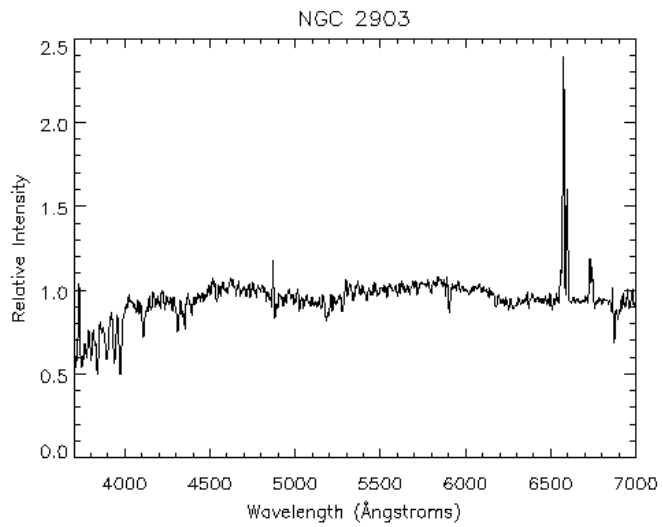

Cepheid in this galaxy is 1200 times fainter than a similar Cepheid in M31.

Cepheid in this galaxy is 1800 times fainter than a similar Cepheid in M31.

Cepheid in this galaxy is 100 times fainter than a similar Cepheid in M31.