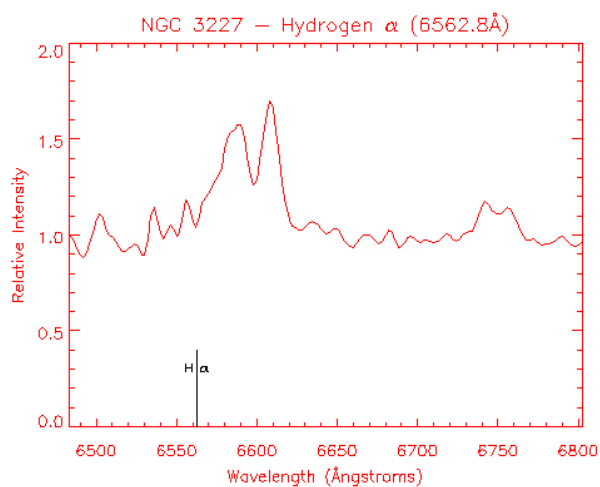

Cepheid in this galaxy is 400 times fainter than a similar Cepheid in M31.