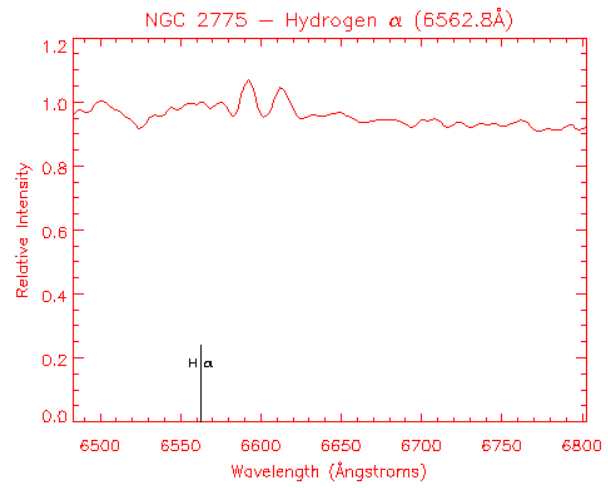

Cepheid in this galaxy is 500 times fainter than a similar Cepheid in M31.