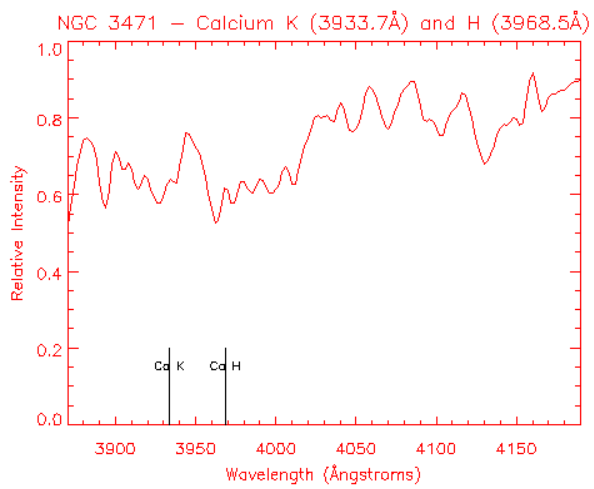

Cepheid in this galaxy is 1300 times fainter than a similar Cepheid in M31.