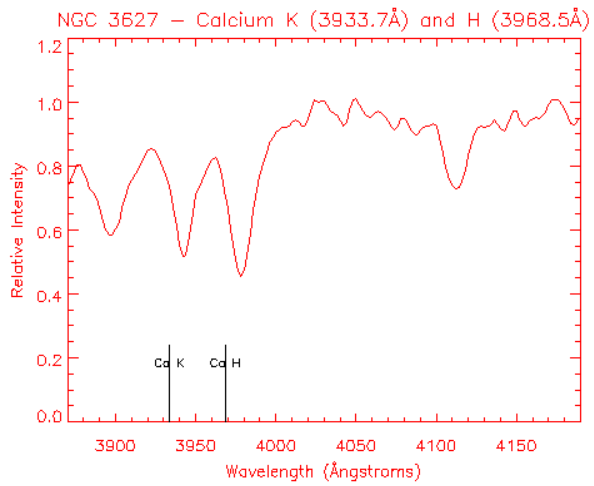

Cepheid in this galaxy is 160 times fainter than a similar Cepheid in M31.