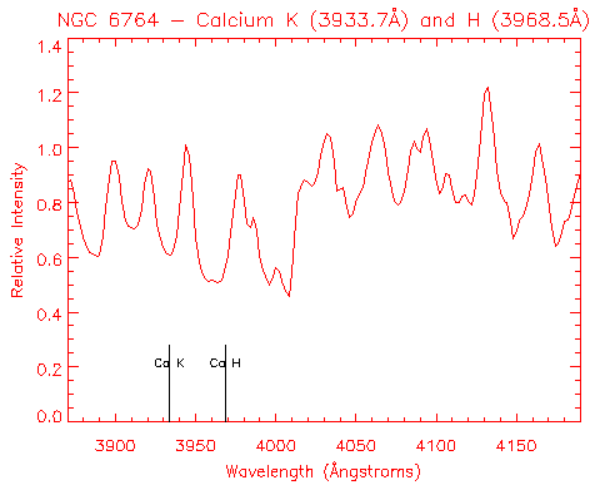

Cepheid in this galaxy is 1800 times fainter than a similar Cepheid in M31.