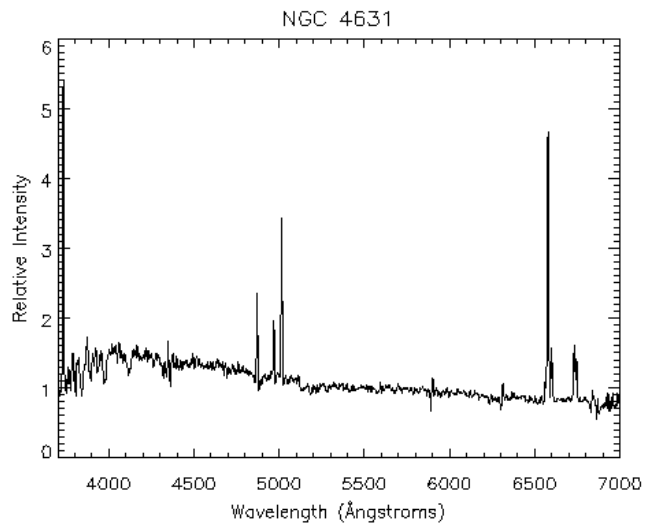

Cepheid in this galaxy is 100 times fainter than a similar Cepheid in M31.