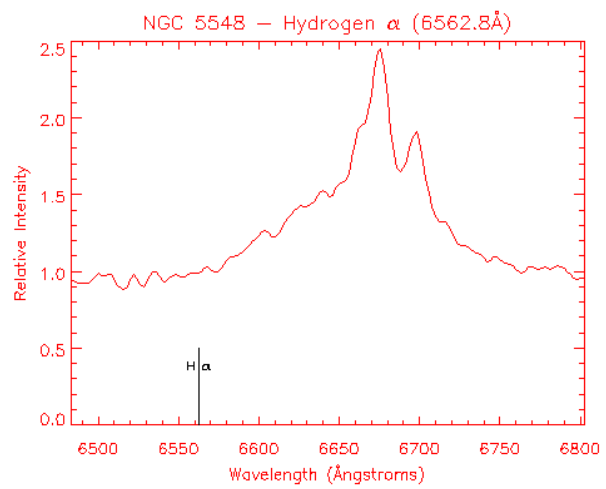

Cepheid in this galaxy is 2400 times fainter than a similar Cepheid in M31.

Cepheid in this galaxy is 500 times fainter than a similar Cepheid in M31.

Cepheid in this galaxy is 240 times fainter than a similar Cepheid in M31.

Cepheid in this galaxy is 2000 times fainter than a similar Cepheid in M31.

Cepheid in this galaxy is 160 times fainter than a similar Cepheid in M31.

Cepheid in this galaxy is 300 times fainter than a similar Cepheid in M31.

Cepheid in this galaxy is 750 times fainter than a similar Cepheid in M31.

Cepheid in this galaxy is 8000 times fainter than a similar Cepheid in M31.

Cepheid in this galaxy is 1700 times fainter than a similar Cepheid in M31.