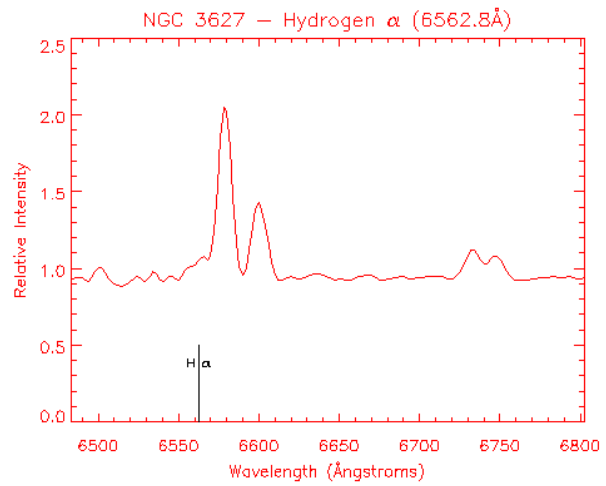

Cepheid in this galaxy is 1200 times fainter than a similar Cepheid in M31.

Cepheid in this galaxy is 1800 times fainter than a similar Cepheid in M31.

Cepheid in this galaxy is 100 times fainter than a similar Cepheid in M31.

Cepheid in this galaxy is 2400 times fainter than a similar Cepheid in M31.

Cepheid in this galaxy is 500 times fainter than a similar Cepheid in M31.

Cepheid in this galaxy is 240 times fainter than a similar Cepheid in M31.

Cepheid in this galaxy is 2000 times fainter than a similar Cepheid in M31.

Cepheid in this galaxy is 160 times fainter than a similar Cepheid in M31.

Cepheid in this galaxy is 300 times fainter than a similar Cepheid in M31.