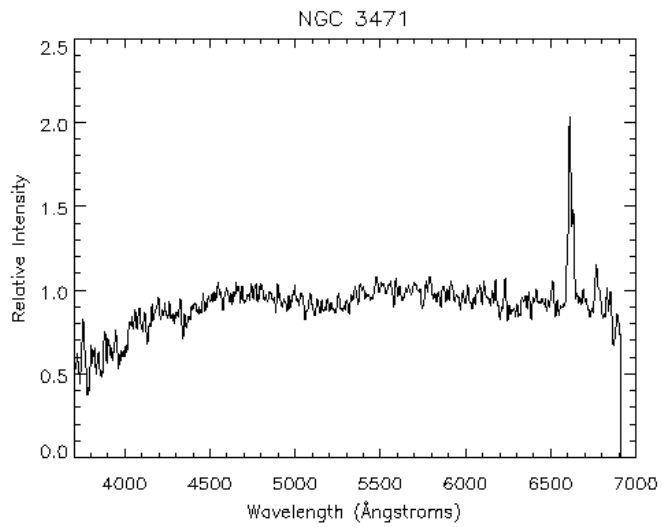

Cepheid in this galaxy is 1300 times fainter than a similar Cepheid in M31.