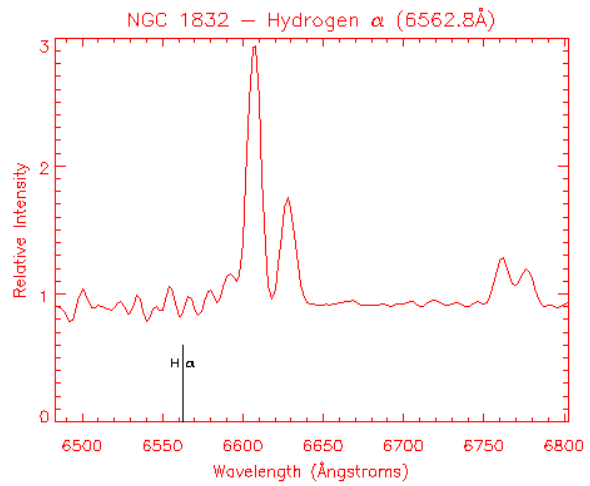

Cepheid in this galaxy is 2000 times fainter than a similar Cepheid in M31.

Cepheid in this galaxy is 160 times fainter than a similar Cepheid in M31.

Cepheid in this galaxy is 300 times fainter than a similar Cepheid in M31.

Cepheid in this galaxy is 750 times fainter than a similar Cepheid in M31.

Cepheid in this galaxy is 8000 times fainter than a similar Cepheid in M31.

Cepheid in this galaxy is 1700 times fainter than a similar Cepheid in M31.

Cepheid in this galaxy is 600 times fainter than a similar Cepheid in M31.

Cepheid in this galaxy is 7000 times fainter than a similar Cepheid in M31.

Cepheid in this galaxy is 1100 times fainter than a similar Cepheid in M31.