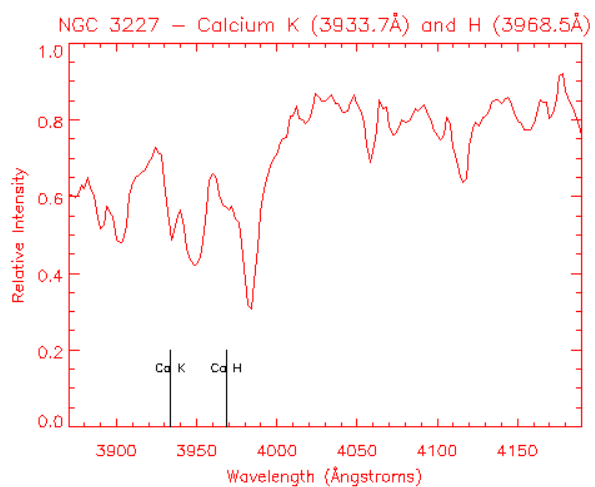

Cepheid in this galaxy is 400 times fainter than a similar Cepheid in M31.