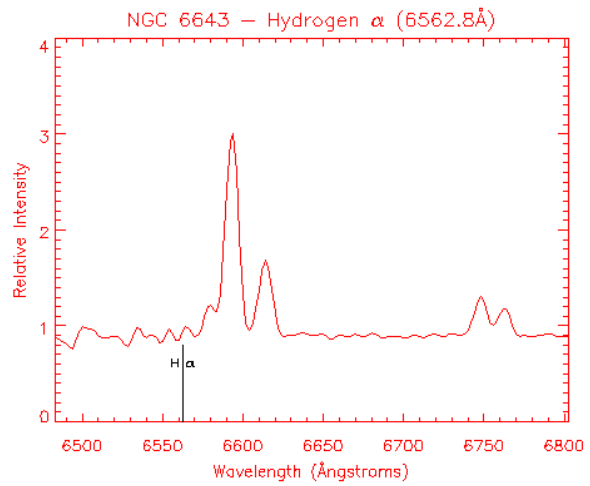

Cepheid in this galaxy is 2400 times fainter than a similar Cepheid in M31.

Cepheid in this galaxy is 500 times fainter than a similar Cepheid in M31.

Cepheid in this galaxy is 240 times fainter than a similar Cepheid in M31.

Cepheid in this galaxy is 2000 times fainter than a similar Cepheid in M31.

Cepheid in this galaxy is 160 times fainter than a similar Cepheid in M31.

Cepheid in this galaxy is 300 times fainter than a similar Cepheid in M31.

Cepheid in this galaxy is 750 times fainter than a similar Cepheid in M31.

Cepheid in this galaxy is 8000 times fainter than a similar Cepheid in M31.

Cepheid in this galaxy is 1700 times fainter than a similar Cepheid in M31.