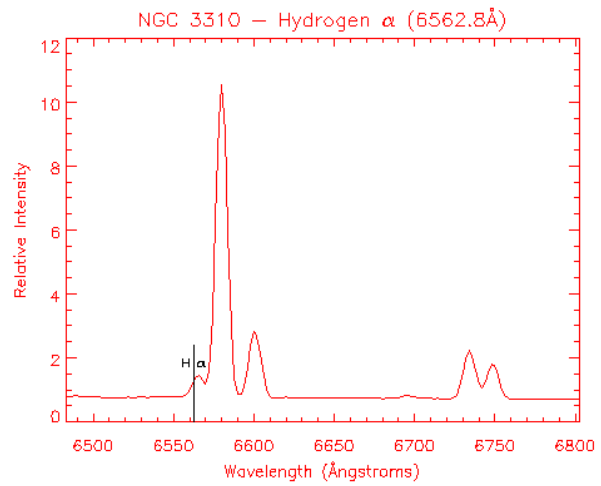

Cepheid in this galaxy is 500 times fainter than a similar Cepheid in M31.

Cepheid in this galaxy is 15 times fainter than a similar Cepheid in M31.

Cepheid in this galaxy is 400 times fainter than a similar Cepheid in M31.