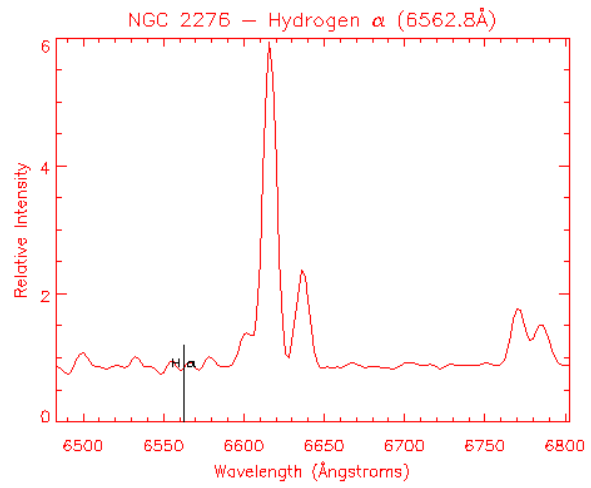

Cepheid in this galaxy is 1200 times fainter than a similar Cepheid in M31.

Cepheid in this galaxy is 1800 times fainter than a similar Cepheid in M31.

Cepheid in this galaxy is 100 times fainter than a similar Cepheid in M31.

Cepheid in this galaxy is 2400 times fainter than a similar Cepheid in M31.

Cepheid in this galaxy is 500 times fainter than a similar Cepheid in M31.

Cepheid in this galaxy is 240 times fainter than a similar Cepheid in M31.