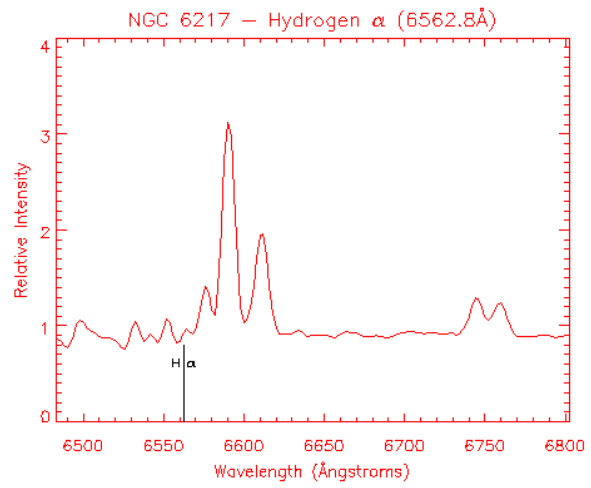

Cepheid in this galaxy is 300 times fainter than a similar Cepheid in M31.

Cepheid in this galaxy is 1300 times fainter than a similar Cepheid in M31.

Cepheid in this galaxy is 200 times fainter than a similar Cepheid in M31.

Cepheid in this galaxy is 250 times fainter than a similar Cepheid in M31.

Cepheid in this galaxy is 100 times fainter than a similar Cepheid in M31.

Cepheid in this galaxy is 400 times fainter than a similar Cepheid in M31.

Cepheid in this galaxy is 140 times fainter than a similar Cepheid in M31.

Cepheid in this galaxy is 600 times fainter than a similar Cepheid in M31.

Cepheid in this galaxy is 1800 times fainter than a similar Cepheid in M31.