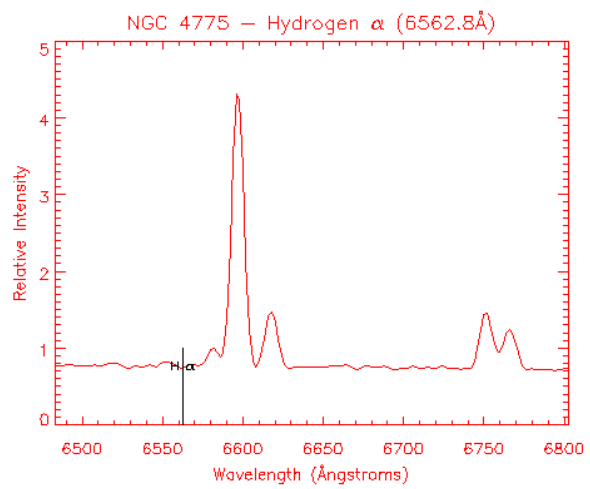

Cepheid in this galaxy is 2400 times fainter than a similar Cepheid in M31.

Cepheid in this galaxy is 500 times fainter than a similar Cepheid in M31.

Cepheid in this galaxy is 240 times fainter than a similar Cepheid in M31.

Cepheid in this galaxy is 2000 times fainter than a similar Cepheid in M31.

Cepheid in this galaxy is 160 times fainter than a similar Cepheid in M31.

Cepheid in this galaxy is 300 times fainter than a similar Cepheid in M31.

Cepheid in this galaxy is 750 times fainter than a similar Cepheid in M31.

Cepheid in this galaxy is 8000 times fainter than a similar Cepheid in M31.

Cepheid in this galaxy is 1700 times fainter than a similar Cepheid in M31.