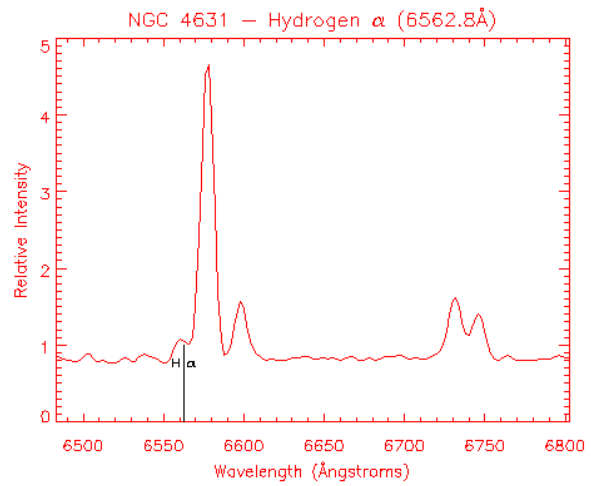

Cepheid in this galaxy is 500 times fainter than a similar Cepheid in M31.

Cepheid in this galaxy is 15 times fainter than a similar Cepheid in M31.

Cepheid in this galaxy is 400 times fainter than a similar Cepheid in M31.

Cepheid in this galaxy is 300 times fainter than a similar Cepheid in M31.

Cepheid in this galaxy is 1300 times fainter than a similar Cepheid in M31.

Cepheid in this galaxy is 200 times fainter than a similar Cepheid in M31.

Cepheid in this galaxy is 250 times fainter than a similar Cepheid in M31.

Cepheid in this galaxy is 100 times fainter than a similar Cepheid in M31.

Cepheid in this galaxy is 400 times fainter than a similar Cepheid in M31.