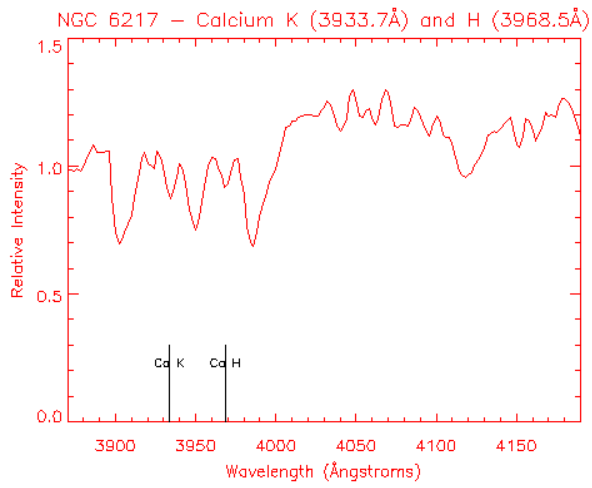

Cepheid in this galaxy is 600 times fainter than a similar Cepheid in M31.