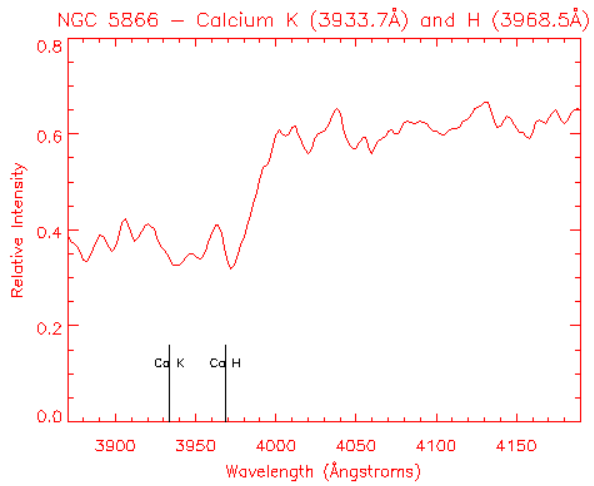

Cepheid in this galaxy is 250 times fainter than a similar Cepheid in M31.

Cepheid in this galaxy is 100 times fainter than a similar Cepheid in M31.

Cepheid in this galaxy is 400 times fainter than a similar Cepheid in M31.