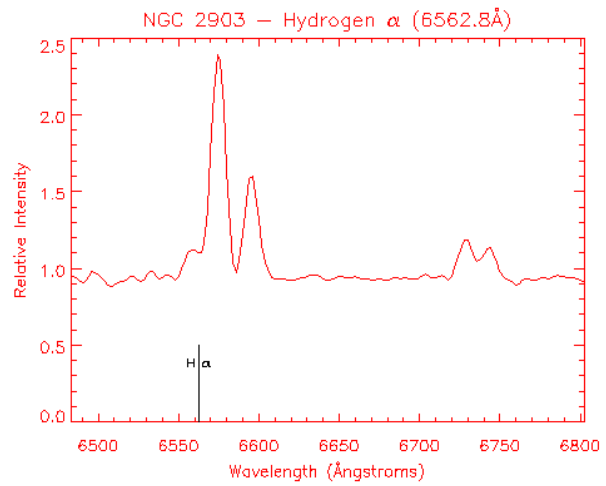

Cepheid in this galaxy is 1200 times fainter than a similar Cepheid in M31.

Cepheid in this galaxy is 1800 times fainter than a similar Cepheid in M31.

Cepheid in this galaxy is 100 times fainter than a similar Cepheid in M31.

Cepheid in this galaxy is 2400 times fainter than a similar Cepheid in M31.

Cepheid in this galaxy is 500 times fainter than a similar Cepheid in M31.

Cepheid in this galaxy is 240 times fainter than a similar Cepheid in M31.