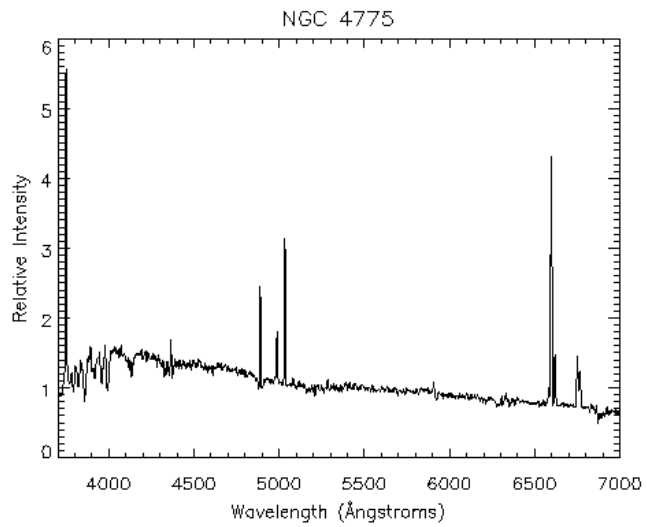

Cepheid in this galaxy is 2000 times fainter than a similar Cepheid in M31.

Cepheid in this galaxy is 160 times fainter than a similar Cepheid in M31.

Cepheid in this galaxy is 300 times fainter than a similar Cepheid in M31.