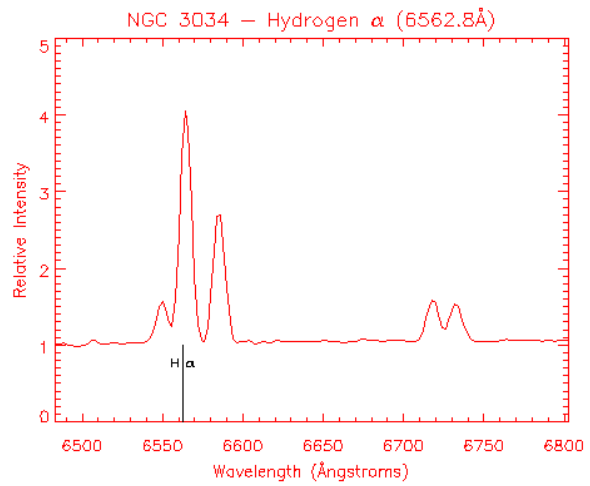

Cepheid in this galaxy is 15 times fainter than a similar Cepheid in M31.