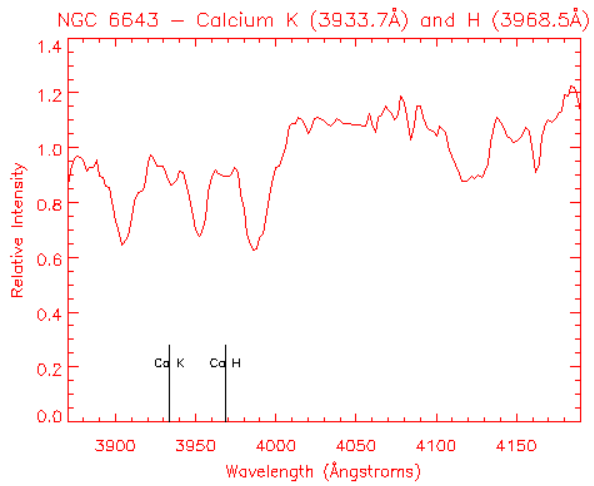

Cepheid in this galaxy is 600 times fainter than a similar Cepheid in M31.