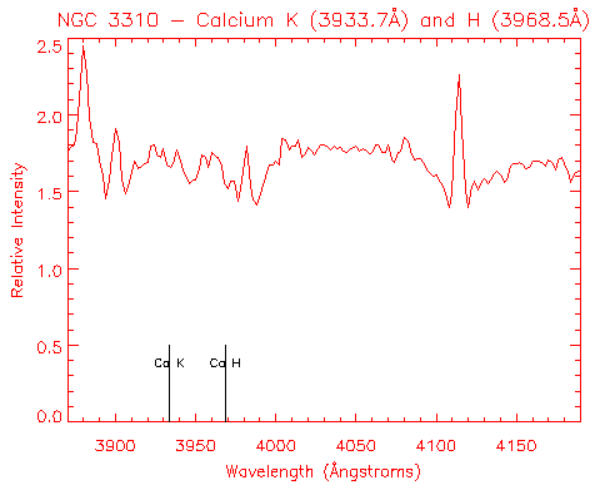

Cepheid in this galaxy is 500 times fainter than a similar Cepheid in M31.

Cepheid in this galaxy is 15 times fainter than a similar Cepheid in M31.

Cepheid in this galaxy is 400 times fainter than a similar Cepheid in M31.