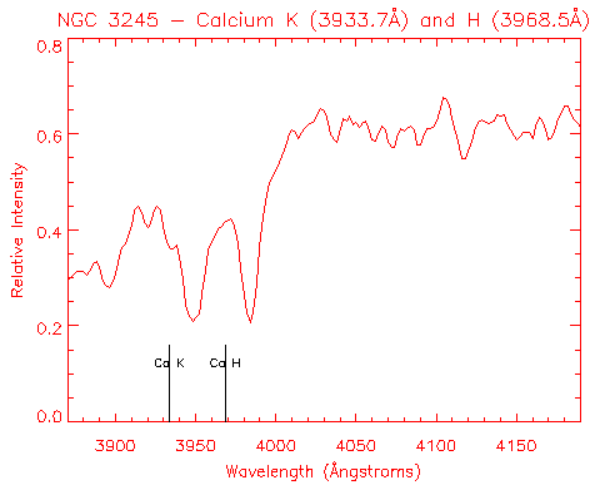

Cepheid in this galaxy is 500 times fainter than a similar Cepheid in M31.