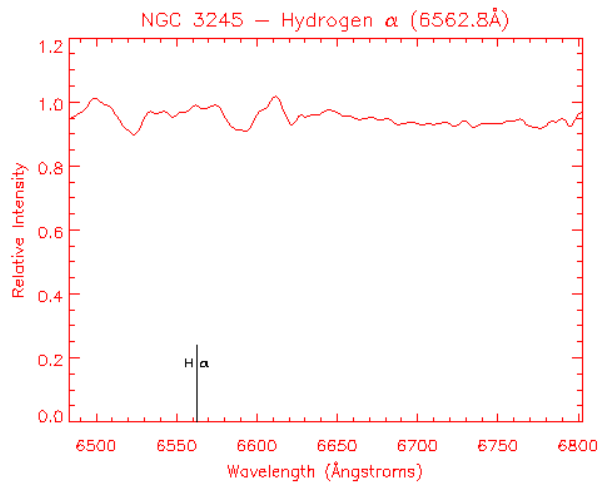

Cepheid in this galaxy is 1200 times fainter than a similar Cepheid in M31.

Cepheid in this galaxy is 1800 times fainter than a similar Cepheid in M31.

Cepheid in this galaxy is 100 times fainter than a similar Cepheid in M31.

Cepheid in this galaxy is 2400 times fainter than a similar Cepheid in M31.

Cepheid in this galaxy is 500 times fainter than a similar Cepheid in M31.

Cepheid in this galaxy is 240 times fainter than a similar Cepheid in M31.