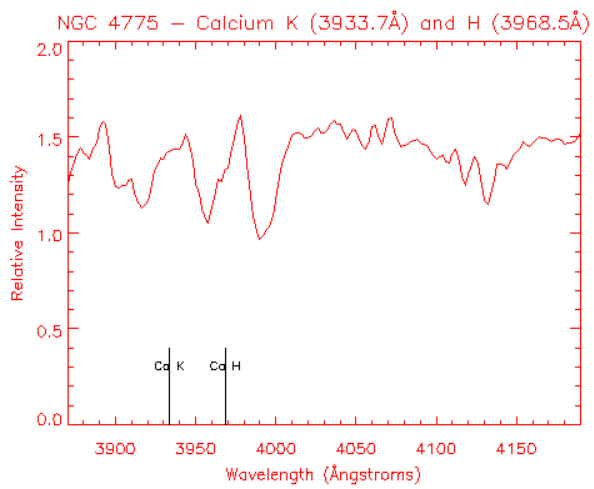

Cepheid in this galaxy is 2000 times fainter than a similar Cepheid in M31.

Cepheid in this galaxy is 160 times fainter than a similar Cepheid in M31.

Cepheid in this galaxy is 300 times fainter than a similar Cepheid in M31.