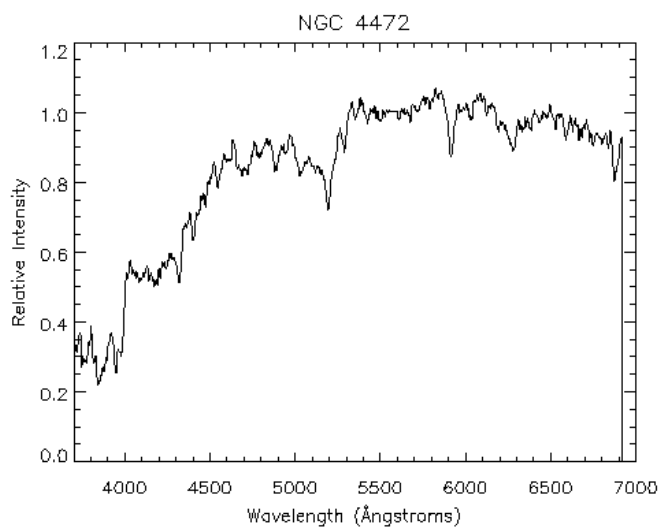

Cepheid in this galaxy is 300 times fainter than a similar Cepheid in M31.