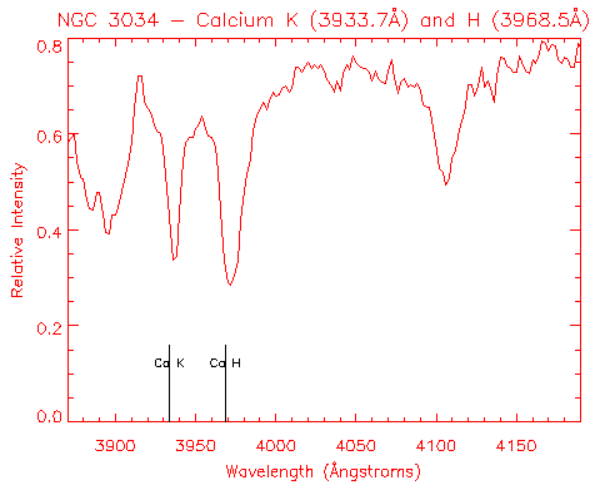

Cepheid in this galaxy is 15 times fainter than a similar Cepheid in M31.