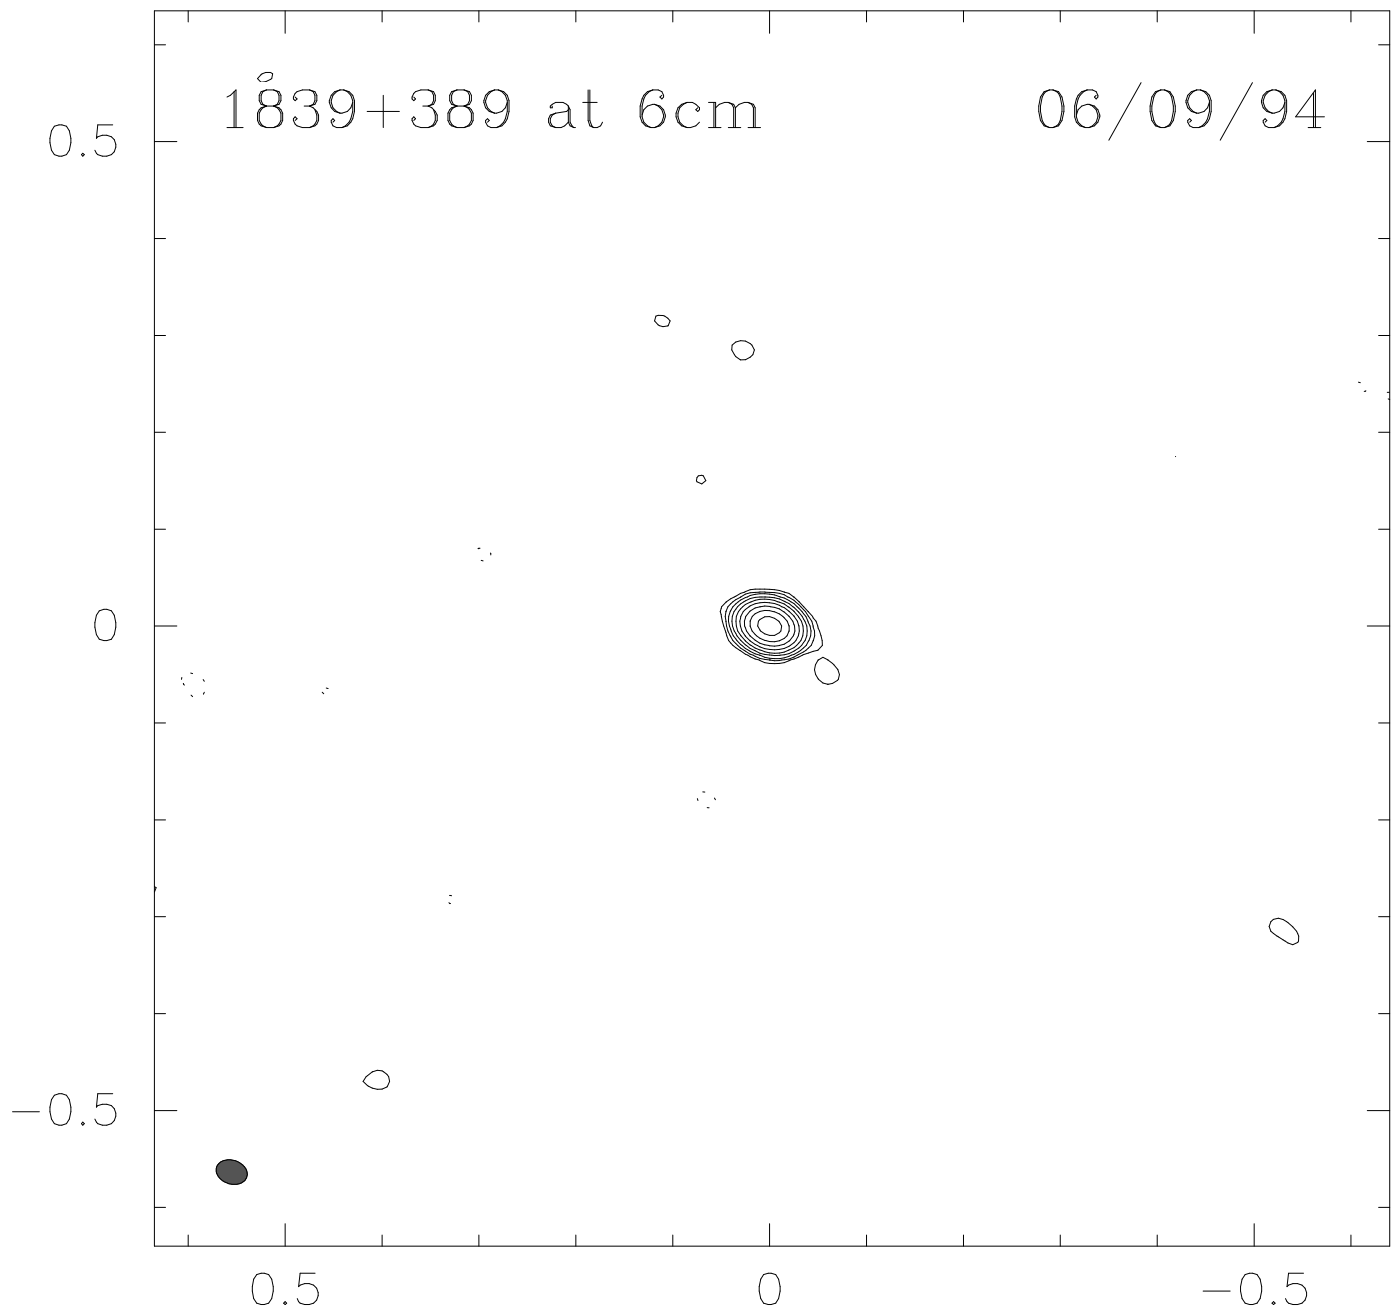

Frequency: 4.535 GHz

Maximum: 0.1547 JY/BEAM

Contours (%): -0.26 0.26 0.52 1.03 2.07 4.14 8.27 16.55 33.09 66.19

Beam: FWHM 0.03 × 0.02 arcmin, p.a. 72.0°

File: 1839+389.1.fits (20-Apr-1995 15:18)

MAPPLOT (v5.1 - 1994 Nov 10) run by gbt [bottom], 20-Apr-1995 17:12:46